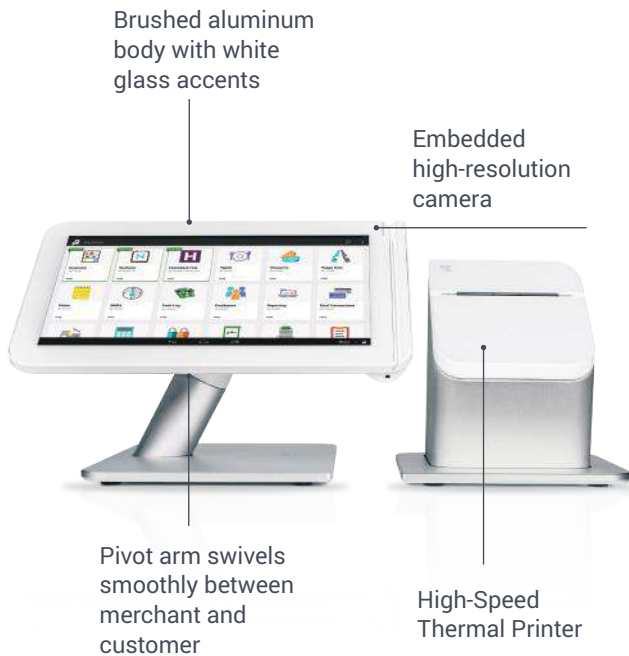

Build Your Business on Clover Station.

Clover streamlines your operations with a sleek, customizable solution designed to safely process virtually every payment type quickly and reliably. It also handles core registration functions and can even simplify daily tasks like managing staffing, online orders and deliveries and more.

Business done better.

Clover enables you to handle all of your essential business needs—right out of the box

- Accept more types of payments from magnetic-strip and EMV®-enabled credit and debit cards to Apple Pay® (when you include our secure FD40 Pin Pad)
- Help protect your customers, business and reputation from fraud with built-in Clover Security
- Set up a mobile loyalty and rewards program designed to drive business with Clover Customer Engagement
- Get deeper understanding about your business with Clover Insights

Additional benefits

- Simple setup lets you start accepting payments immediately
- Continue to accept payments even when your Internet is down
- Clover features more than 150 apps available on the Clover App Market, making it far superior to its square-shaped competitors
- Allows for Ethernet and wireless capabilities

Specifications

Counter Space

- Base plate: 11.0" x 7.5"
- Height from countertop to display top: 9"

Weight

- 5.0 lb.

Screen Size

- 11.6"

For more information contact:

Kim Lyons, President
MerchantSource® at 1-800-313-5198 option 2

cardconnect
A First Data Company

The CLOVER® logo and marks are owned by Clover Network, Inc., a wholly owned subsidiary of First Data Corporation, and are registered or used in the U.S. and many foreign countries. EMV® is a registered trademark or trademark of EMVCo LLC in the United States and other countries. www.emvco.com. Apple Pay® is a trademark of Apple, Inc. All trademarks, service marks and trade names referenced in this material are the property of their respective owners Use of CLOVER® requires a Merchant Processing Agreement..